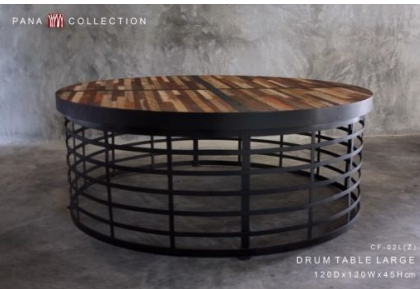

**CF-01W**

**"Oval Coffee Table"**

product : 80x160x45 cm

Hard wood with wax, black iron leg

weight = 44.5 kgs

unit price 6,500 baht

**CF-01WB**

**"Oval Coffee Table"**

product : 80x160x45 cm

Hard wood with black edition color, black iron leg

weight = 44.5 kgs

unit price 6,500 baht

**CF-01F**

**"Oval Coffee Table"**

product : 80x160x45 cm

Old Teak wood with matt wax, black iron leg

weight = 44.5 kgs

unit price 7,000 baht

**CF-02LZ**

**"Drum Table (large)"**

product : 120x120x45 cm

Hard wood (zebra), black iron leg

weight 48.5 kgs

unit price 10,500 baht

**CF-02MZ**

**"Drum Table (medium)"**

product : 85x85x60 cm

Hard wood (zebra), black iron leg

weight 30.5 kgs

unit price 7,000 baht

**CF-02SZ**

**"Drum Table (small)"**