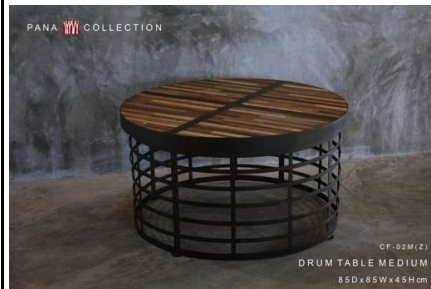

product : 80x160x45 cm

Hard wood with black edition color, black iron leg

weight = 44.5 kgs

unit price 6,500 baht

**CF-01F**

**"Oval Coffee Table"**

product : 80x160x45 cm

Old Teak wood with matt wax, black iron leg

weight = 44.5 kgs

unit price 7,000 baht

**CF-02LZ**

**"Drum Table (large)"**

product : 120x120x45 cm

Hard wood (zebra), black iron leg

weight 48.5 kgs

unit price 10,500 baht

**CF-02MZ**

**"Drum Table (medium)"**

product : 85x85x60 cm

Hard wood (zebra), black iron leg

weight 30.5 kgs

unit price 7,000 baht

**CF-02SZ**

**"Drum Table (small)"**

product : 50x50x75 cm

Hard wood (zebra), black iron leg

weight 19.5 kgs

unit price 5,600 baht

**CF-02LW**

**"Drum Table (large)"**

product : 120x120x45 cm

Hard wood with wax, black iron leg