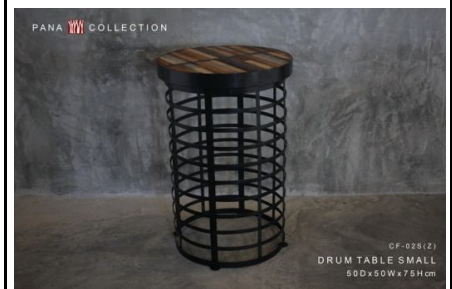

product : 80x160x45 cm

Hard wood with black edition color, black iron leg

weight = 44.5 kgs

unit price 6,500 baht

**CF-01F**

**"Oval Coffee Table"**

product : 80x160x45 cm

Old Teak wood with matt wax, black iron leg

weight = 44.5 kgs

unit price 7,000 baht

**CF-02LZ**

**"Drum Table (large)"**

product : 120x120x45 cm

Hard wood (zebra), black iron leg

weight 48.5 kgs

unit price 10,500 baht

**CF-02MZ**

**"Drum Table (medium)"**

product : 85x85x60 cm

Hard wood (zebra), black iron leg

weight 30.5 kgs

unit price 7,000 baht

**CF-02SZ**

**"Drum Table (small)"**

product : 50x50x75 cm

Hard wood (zebra), black iron leg

weight 19.5 kgs

unit price 5,600 baht

**CF-02LW**

**"Drum Table (large)"**

product : 120x120x45 cm

Hard wood with wax, black iron leg